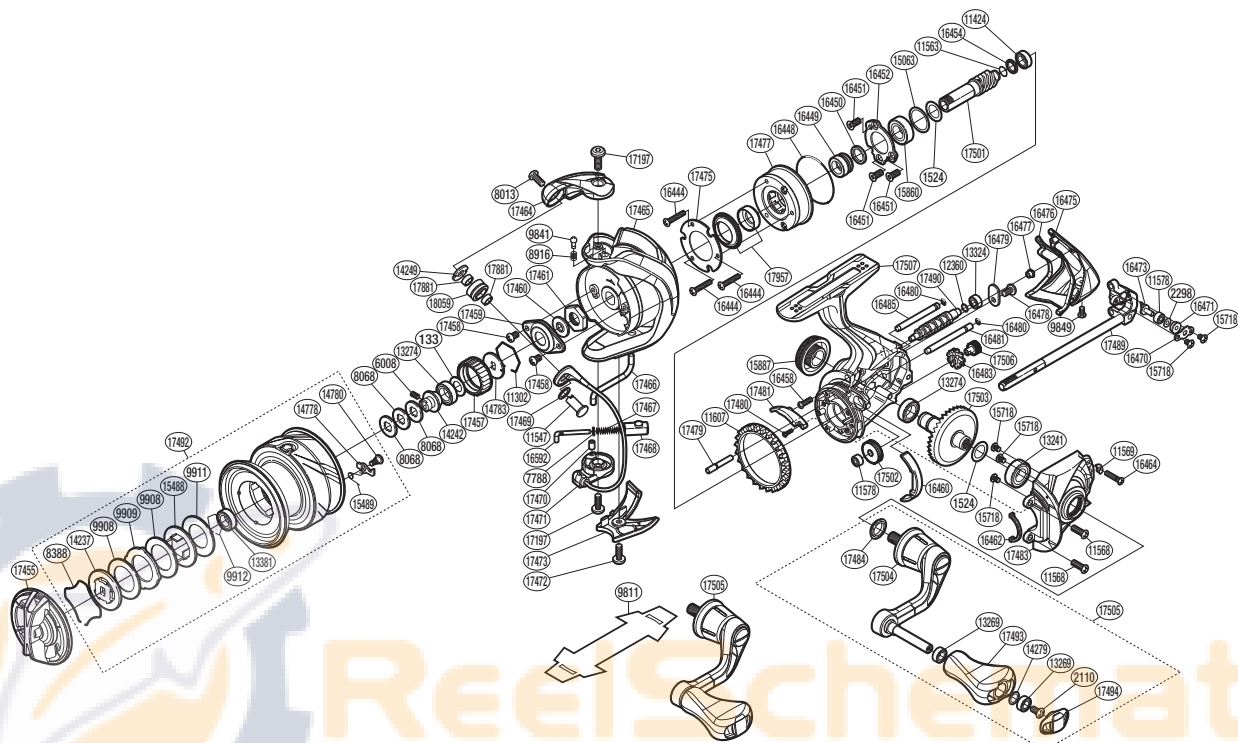

SHIMANO

Vanquish

SA-RB

VANQ-C3000HG

Please note that the number of adjusting washers may not be the same as shown in the exploded views.
(51SH343401X) (Adjustment will vary with each individual product.)

Part No.	Description	Part No.	Description	Part No.	Description
RD 0133	Anti-Reverse Pawl Spacer	RD15488	Key Washer	RD17466	Bail Trip Lever
RD 1524	Washer	RD15489	Drag Click Spring	RD17467	Bail Spring
RD 2110	Screw	RD15718	Screw	RD17468	Bail Spring Seat
RD 2298	Spacer	RD15860	Ball Bearing	RD17469	Washer
RD 6008	Set Screw	RD15887	Handle Screw Cap	RD17470	Bail Spring Guide A Bush
RD 7788	Spring Guide A Support	RD16444	Screw	RD17471	Bail Assembly
RD 8013	Screw	RD16448	O Ring	RD17472	Screw
RD 8068	Spool Washer	RD16449	Roller Clutch Inner	RD17473	Bail Hold Support Guard
RD 8388	Drag Washers Retainer	RD16450	Roller Clutch Inner Spacer	RD17475	Roller Clutch Reinforce
RD 8916	Click Spring	RD16451	Screw	RD17477	Roller Clutch Assembly
RD 9841	Click Pin	RD16452	Bearing Retainer	RD17479	Idle Gear B Shaft
RD 9849	Screw	RD16454	Pinion Gear Spacer	RD17480	Screw
RD 9908	Drag Washer	RD16458	Screw	RD17481	Bail Trip Strike
RD 9909	Eared Washer	RD16460	Friction Ring Spacer	RD17483	Side Cover
RD 9911	Drag Washer	RD16462	Flange Water Proof	RD17484	Handle Shaft Seal
RD 9912	Bearing Retainer	RD16464	Screw	RD17489	Main Shaft Assembly
RD1302	Ratchet Spring	RD16470	Oscillating Pawl Cover	RD17490	Worm Shaft
RD11424	Ball Bearing	RD16471	Oscillating Slider Bushing	RD17492	Spool Assembly
RD11547	Line Roller Support	RD16473	Oscillating Pawl	RD17493	Handle Knob
RD11563	Worm Shaft Ring	RD16475	Rear Protector	RD17494	Handle Knob Seal
RD11568	Screw	RD16476	Rear Shield	RD17501	Pinion Gear
RD11569	Screw Washer	RD16477	Rear Protector Collar	RD17502	Idle Gear
RD11578	Ball Bearing	RD16478	Screw	RD17503	Drive Gear
RD11607	Friction Ring	RD16479	Worm Shaft Retainer	RD17504	Handle Shank Assembly
RD12360	Washer	RD16480	O Ring	RD17505	Handle Assembly
RD13241	Ball Bearing	RD16481	Oscillating Guide B	RD17506	Idle Gear B S
RD13269	Ball Bearing	RD16483	Idle Gear B L	RD17507	Body
RD13274	Ball Bearing	RD16485	Oscillating Guide A	RD17881	Bearing Spacer
RD13324	Worm Bushing	RD16592	Bail Spring Guide A	RD17957	Roller Clutch Water Proof Set
RD13381	Ball Bearing	RD17197	Screw	RD18059	Line Roller(With Bearing)
RD14237	Key Washer	RD17455	Drag Knob		
RD14242	Bearing Bushing	RD17457	Drag Click Ratchet	RD 9811	Reel Seat Spacer (accessory)
RD14249	Line Roller Plate	RD17458	Screw		
RD14279	Washer	RD17459	Rotor Nut Lock Plate		
RD14778	Drag Click	RD17460	Bearing Water Proof	PK 0342	Gear Set
RD14780	Screw	RD17461	Rotor Nut	PK 0406	Bearing Set
RD14783	Spool Support	RD17464	Bail Arm	PK 0340	Oscillation Set
RD15063	Spacer	RD17465	Rotor	PK 0411	Line Roller Set